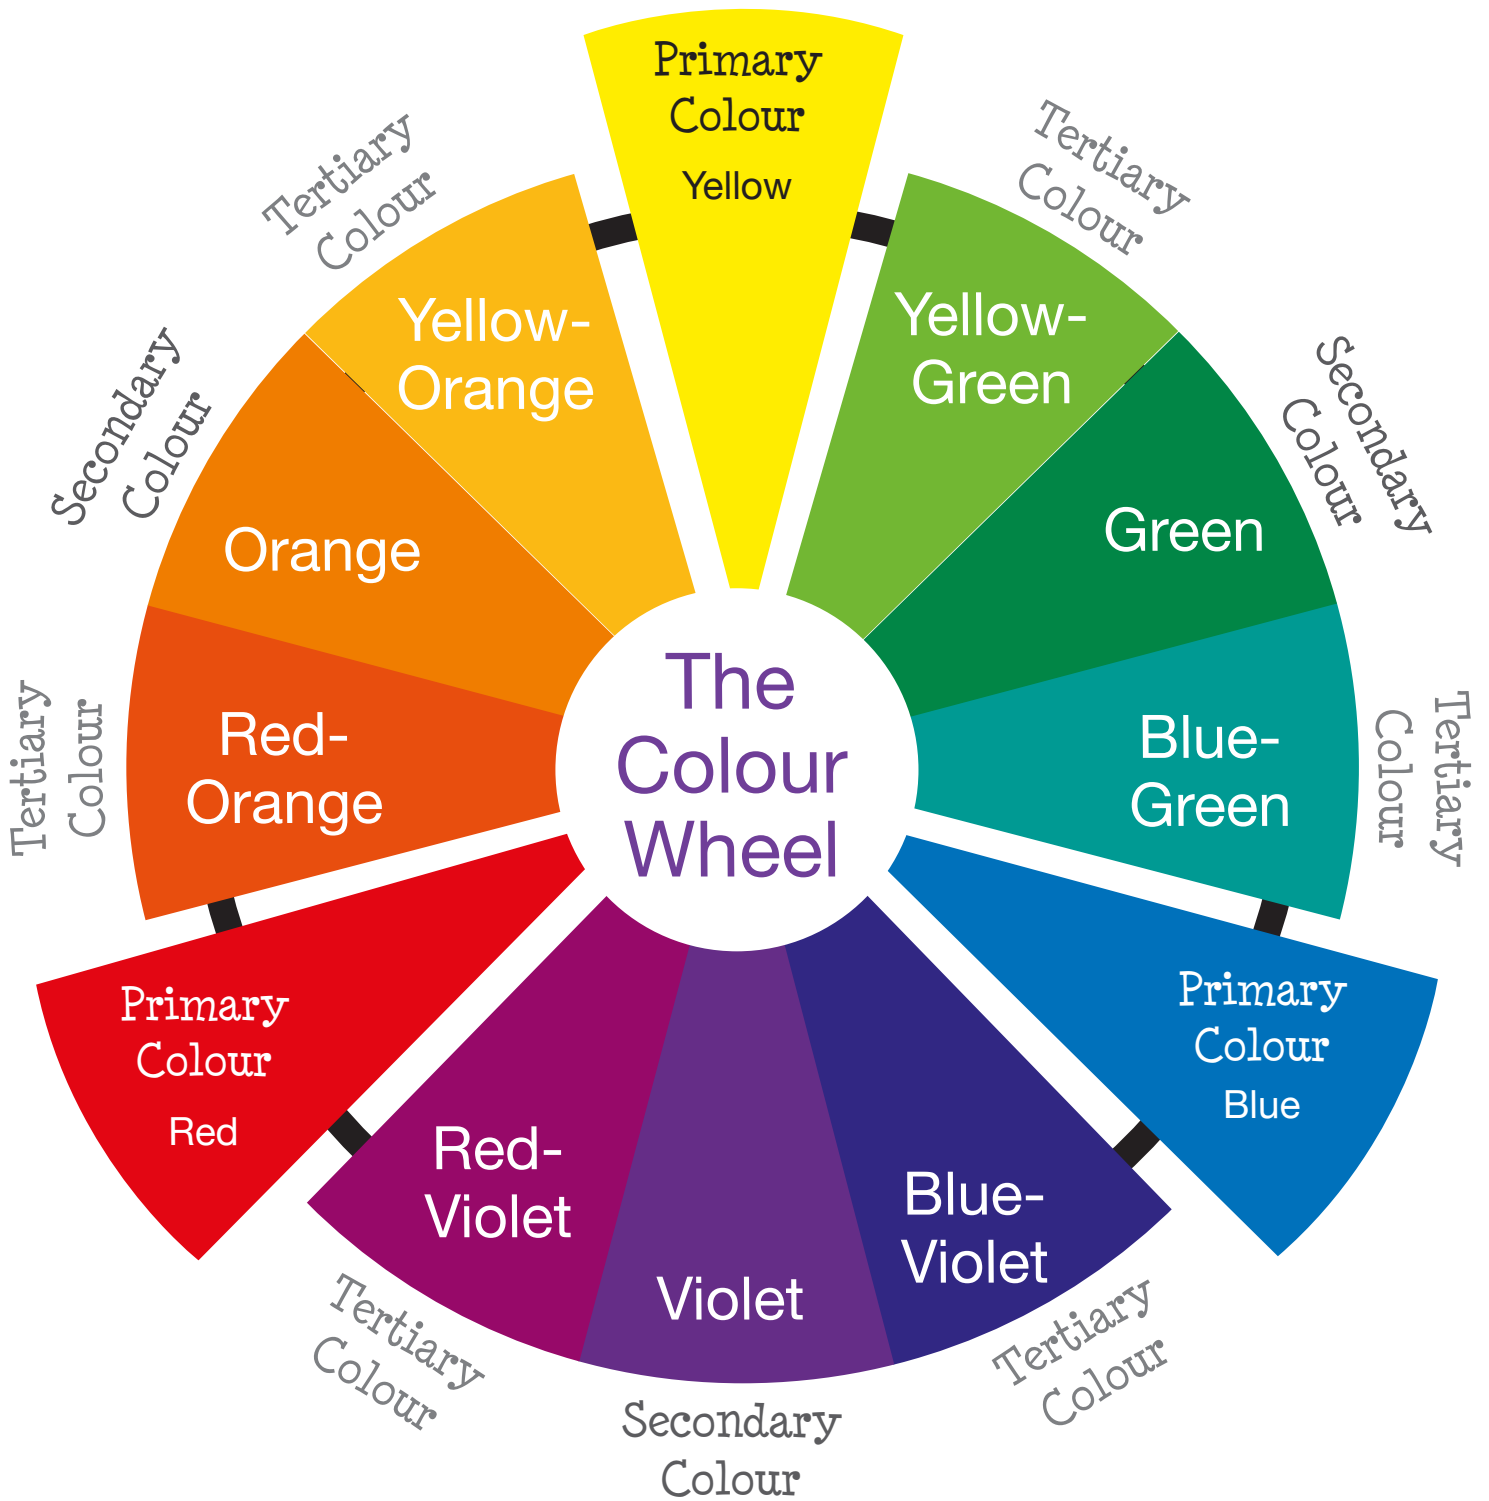

This colour wheel is a great reference for learning colour theory. Using the 3 primary colours (red, yellow and blue) you can create new colour combinations, including all the colours of the rainbow.

This colour wheel is a great reference for learning colour theory. Using the 3 primary colours (red, yellow and blue) you can create new colour combinations, including all the colours of the rainbow.

The Colour Wheel