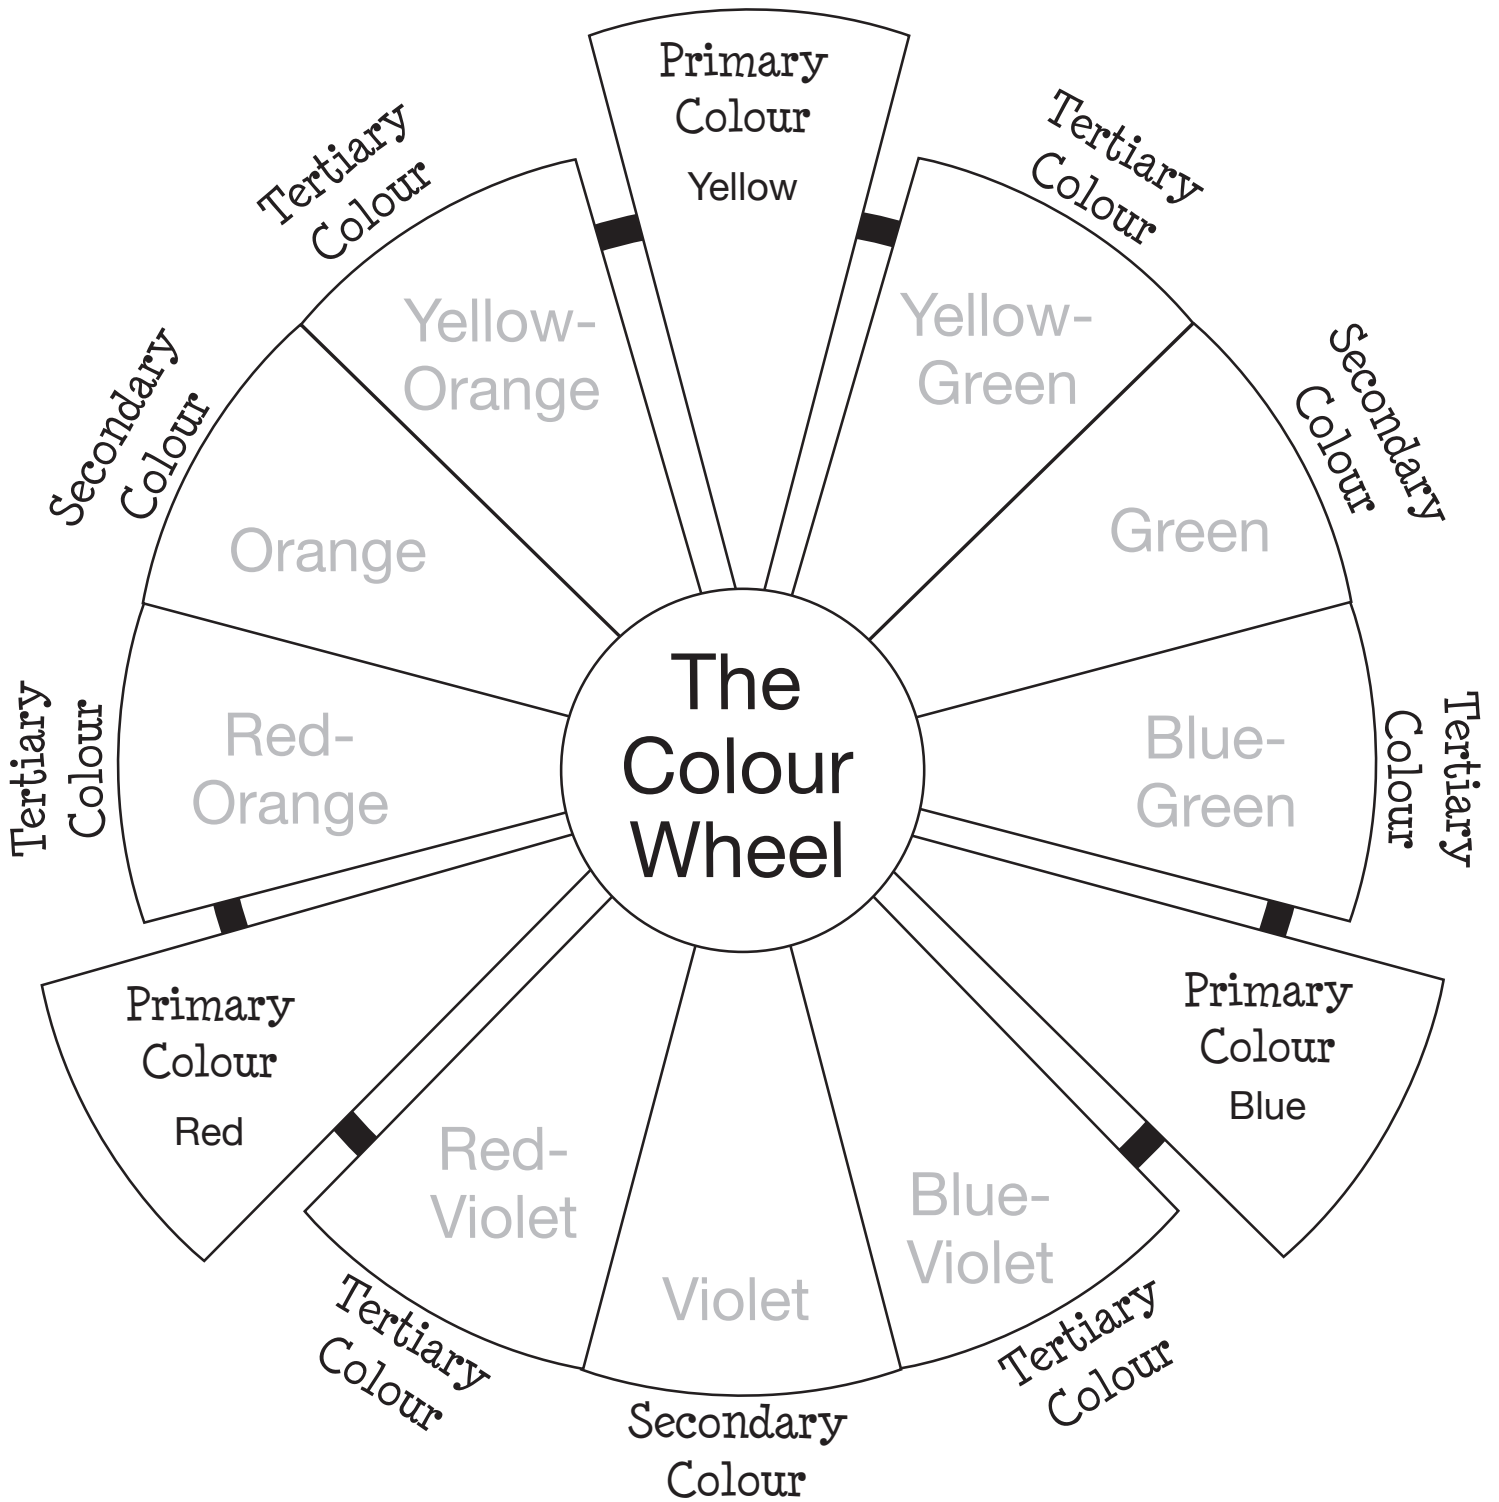

This colour wheel is a great reference for learning colour theory. Using the 3 primary colours (red, yellow and blue) you can create new colour combinations, including all the colours of the rainbow.

This colour wheel is a great reference for learning colour theory. Using the 3 primary colours (red, yellow and blue) you can create new colour combinations, including all the colours of the rainbow.

The Colour Wheel